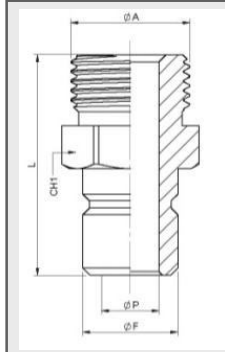

RBP SERIES

190-2

MALE						
DN	ØA	CH1	ØF	ØP	L	REF.
2/38	1/4" BSP M.	14	9,60	6	26	190.41001AM
3/17	1/4" BSP M.					190.41002AM
	3/8" BSP M.	27	13,30	8	31	190.41002AN

MALE						
DN	ØA	CH1	ØF	ØP	L	REF.
2/38	1/4" BSP M.	19	9,60	6	26	190.41001AB
3/17	1/4" BSP	17				31
	3/8" BSP M.	27	13,30	8	34	190.41002AC

FEMALE						
DN	ØD	B	ØC	ØP	L	REF.
2/38	17	56	10	6	71,50	190.42031XX
3/17	23,50	57	13,30	8	82	190.42032XX

FEMALE							
DN	ØD	B1	B2	ØC	ØP	L	REF.
2/38	*	*	*	*	*	*	190.42031XY
3/17	24	42	48	13,30	8	60	190.42032XY