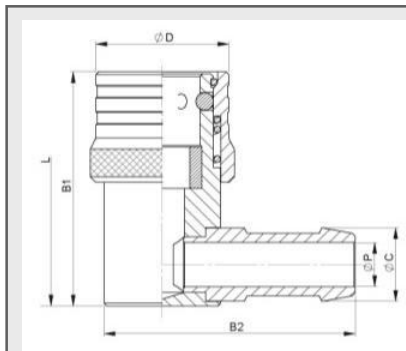

RBP SERIES

190-2

MALE						
DN	ØA	CH1	ØF	ØP	L	REF.
2/38	1/4" BSP M.	14	9,60	6	26	190.41001AM
3/17	1/4" BSP M.					190.41002AM
	3/8" BSP M.	27	13,30	8	31	190.41002AN

MALE						
DN	ØA	CH1	ØF	ØP	L	REF.
2/38	1/4" BSP M.	19	9,60	6	26	190.41001AB
3/17	1/4" BSP	17				31
	3/8" BSP M.	27	13,30	8	34	190.41002AC

FEMALE						
DN	ØD	B	ØC	ØP	L	REF.
2/38	17	56	10	6	71,50	190.42031XX
3/17	23,50	57	13,30	8	82	190.42032XX

FEMALE							
DN	ØD	B1	B2	ØC	ØP	L	REF.
2/38	*	*	*	*	*	*	190.42031XY
3/17	24	42	48	13,30	8	60	190.42032XY