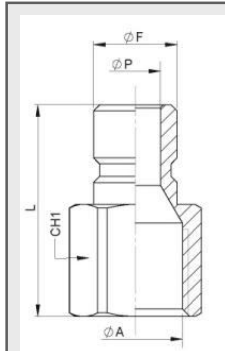

RBP SERIES

190-2

MALE						
DN	ØA	CH1	ØF	ØP	L	REF.
2/38	1/4" BSP M.	14	9,60	6	26	190.41001AM
3/17	1/4" BSP M.					190.41002AM
	3/8" BSP M.	27	13,30	8	31	190.41002AN

MALE						
DN	ØA	CH1	ØF	ØP	L	REF.
2/38	1/4" BSP M.	19	9,60	6	26	190.41001AB
3/17	1/4" BSP	17				31
	3/8" BSP M.	27	13,30	8	34	190.41002AC

FEMALE						
DN	ØD	B	ØC	ØP	L	REF.
2/38	17	56	10	6	71,50	190.42031XX
3/17	23,50	57	13,30	8	82	190.42032XX

FEMALE							
DN	ØD	B1	B2	ØC	ØP	L	REF.
2/38	*	*	*	*	*	*	190.42031XY
3/17	24	42	48	13,30	8	60	190.42032XY