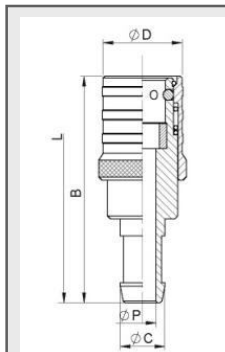

RBP SERIES

190-2

MALE						
DN	ØA	CH1	ØF	ØP	L	REF.
2/38	1/4" BSP M.	14	9,60	6	26	190.41001AM
3/17	1/4" BSP M.					190.41002AM
	3/8" BSP M.	27	13,30	8	31	190.41002AN

MALE						
DN	ØA	CH1	ØF	ØP	L	REF.
2/38	1/4" BSP M.	19	9,60	6	26	190.41001AB
3/17	1/4" BSP	17				31
	3/8" BSP M.	27	13,30	8	34	190.41002AC

FEMALE						
DN	ØD	B	ØC	ØP	L	REF.
2/38	17	56	10	6	71,50	190.42031XX
3/17	23,50	57	13,30	8	82	190.42032XX

FEMALE							
DN	ØD	B1	B2	ØC	ØP	L	REF.
2/38	*	*	*	*	*	*	190.42031XY
3/17	24	42	48	13,30	8	60	190.42032XY